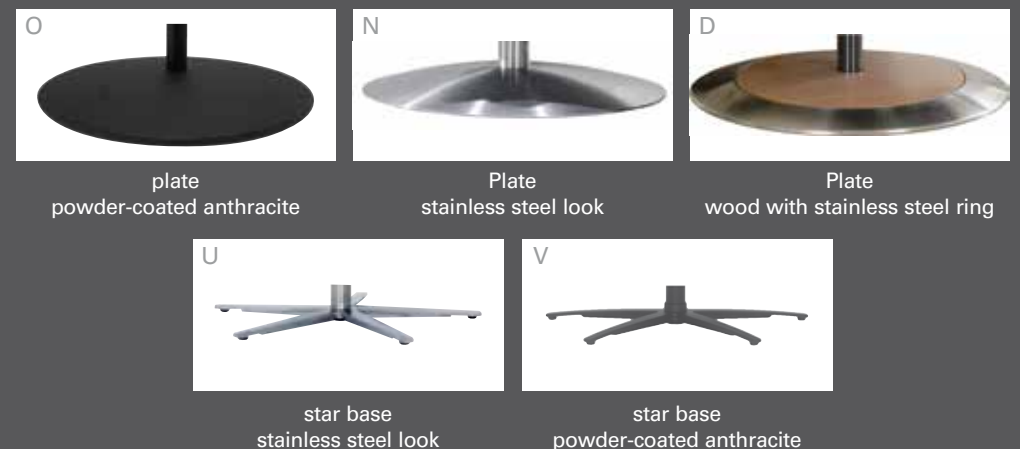

5x4x3x3
180 options

with external storage battery

- storage battery available optionally in silver-coloured or anthracite-grey
- easy-handling through plug-in connection
- an additional storage battery can be reordered
- small, user-friendly loading station

Cover:
24 Longlife Rustika azur

easy swing

The swinging way to relax

7050

- headrest adjustment with comfort fitting
- supplementary equipment: electric headrest adjustment
- wooden swivel base available in beech or wild oak