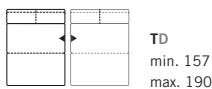

BW 224 / 194 / 164

BW 164

ohne Armlehne
 without armrests

BW 182 / 152

ANBAUECK

Armlehne links/rechts
ADD-ON CORNER
 armrest left/right

BW 92 / 123

TD
 min. 222 / max. 253

LIEGE

frei stellbar
RECLINER
 free-standing

BW 120

LIEGE

ohne Armlehne
RECLINER
 without armrest

BW 120

LIEGE

Armlehne links/rechts
RECLINER
 armrest left/right

BW 120

HOCKERBANK STOOL BENCH

TD 60

BW 150

JUMBOHOCKER JUMBO STOOL

TD 60

BW 90

Alle Maße sind Zirkumaße in Zentimeter. Alle Rücken in Originalbezug. All stated diemnsions are approximate in centimeters. All backs in the original covering.