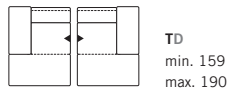

BW 224 / 194 / 164

BW 164

ohne Armlehne
 without armrests

BW 182 / 152

ANBAUECK

Armlehne links/rechts
ADD-ON CORNER
 armrest left/right

BW 92 / 123

TD
 min. 222 / max. 253

LIEGE

frei stellbar
RECLINER
 free-standing

BW 120

LIEGE

ohne Armlehne
RECLINER
 without armrest

BW 120

LIEGE

Armlehne links/rechts
RECLINER
 armrest left/right

BW 120

HOCKERBANK STOOL BENCH

TD 60

BW 150

JUMBOHOCKER JUMBO STOOL

TD 60

BW 90

Alle Maße sind Zirkumaße in Zentimeter. Alle Rücken in Originalbezug. All stated diemnsions are approximate in centimeters. All backs in the original covering.