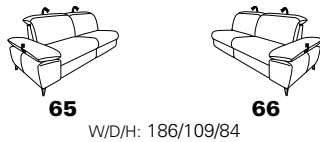

B2B
back to basics

1916

Variante 82
with Wallfree function

Composition 82 / 61
in 33 Longlife Soft anthrazit

Model plan 1916

the Wallfree function is available manually or electrically adjustable!

seat tilt adjustment possible

corner elements

end elements -open, with storage space

intermediate elements - without function

sofas without function

end elements - without function

end elements - with Wallfree function

intermediate elements with Wallfree function