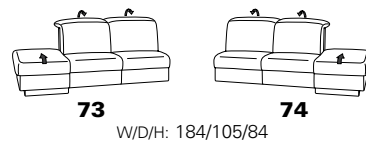

B2B
back to basics

1916

Variante 82
with Wallfree function

Composition 82 / 61
in 33 Longlife Soft anthrazit

Model plan 1916

the Wallfree function is available manually or electrically adjustable!

seat tilt adjustment possible

corner elements

end elements -open, with storage space

intermediate elements - without function

sofas without function

end elements - without function

end elements - with Wallfree function

intermediate elements with Wallfree function