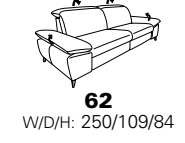

B2B
back to basics

1916

Variante 82
with Wallfree function

Composition 82 / 61
in 33 Longlife Soft anthrazit

Model plan 1916

the Wallfree function is available manually or electrically adjustable!

seat tilt adjustment possible

corner elements

end elements -open, with storage space

intermediate elements - without function

sofas without function

end elements - without function

end elements - with Wallfree function

intermediate elements with Wallfree function