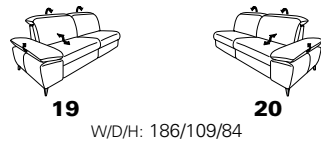

B2B
back to basics

1916

Variante 82
with Wallfree function

Composition 82 / 61
in 33 Longlife Soft anthrazit

Model plan 1916

the Wallfree function is available manually or electrically adjustable!

seat tilt adjustment possible

corner elements

end elements -open, with storage space

intermediate elements - without function

sofas without function

end elements - without function

end elements - with Wallfree function

intermediate elements with Wallfree function