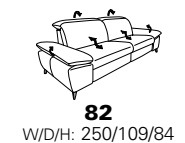

sofas with Wallfree function