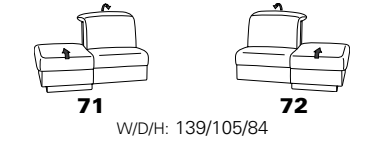

B2B
back to basics

1916

Variante 82
with Wallfree function

Composition 82 / 61
in 33 Longlife Soft anthrazit

Model plan 1916

the Wallfree function is available manually or electrically adjustable!

seat tilt adjustment possible

corner elements

end elements -open, with storage space

intermediate elements - without function

sofas without function

end elements - without function

end elements - with Wallfree function

intermediate elements with Wallfree function