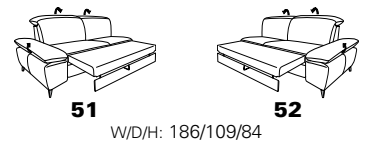

end elements - with pull-out bed