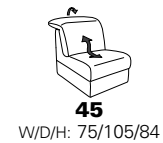

B2B
back to basics

1916

Variante 82
with Wallfree function

Composition 82 / 61
in 33 Longlife Soft anthrazit

Model plan 1916

the Wallfree function is available manually or electrically adjustable!

seat tilt adjustment possible

corner elements

end elements -open, with storage space

intermediate elements - without function

sofas without function

end elements - without function

end elements - with Wallfree function

intermediate elements with Wallfree function