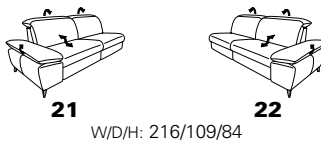

B2B
back to basics

1916

Variante 82
with Wallfree function

Composition 82 / 61
in 33 Longlife Soft anthrazit

Model plan 1916

the Wallfree function is available manually or electrically adjustable!

seat tilt adjustment possible

corner elements

end elements -open, with storage space

intermediate elements - without function

sofas without function

end elements - without function

end elements - with Wallfree function

intermediate elements with Wallfree function