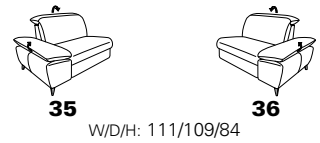

B2B
back to basics

1916

Variante 82
with Wallfree function

Composition 82 / 61
in 33 Longlife Soft anthrazit

Model plan 1916

the Wallfree function is available manually or electrically adjustable!

seat tilt adjustment possible

corner elements

end elements -open, with storage space

intermediate elements - without function

sofas without function

end elements - without function

end elements - with Wallfree function

intermediate elements with Wallfree function