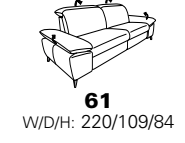

B2B
back to basics

1916

Variante 82
with Wallfree function

Composition 82 / 61
in 33 Longlife Soft anthrazit

Model plan 1916

the Wallfree function is available manually or electrically adjustable!

seat tilt adjustment possible

corner elements

end elements -open, with storage space

intermediate elements - without function

sofas without function

end elements - without function

end elements - with Wallfree function

intermediate elements with Wallfree function