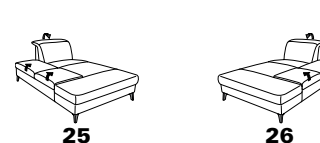

corner elements

end elements -open, with storage space

intermediate elements - without function

sofas without function

end elements - without function

end elements - with Wallfree function

intermediate elements with Wallfree function

intermediate elements - with pull-out bed

sofas with Wallfree function

end elements - with pull-out bed

end elements - recamières

end elements - recamières

footstools

accessories

- metal feet alternatively in:
 - stainless steel look brushed
 - anthracite (powder-coated)
- all electrical variants are available with external storage battery (optionally in silver-coloured or anthracite-grey)
- for the electrical variants, the seat/backrest and headrest are adjusted via toggle switches on the side of the seat