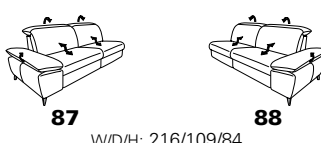

corner elements

end elements -open, with storage space

intermediate elements - without function

sofas without function

end elements - without function

end elements - with Wallfree function

intermediate elements with Wallfree function

intermediate elements - with pull-out bed

sofas with Wallfree function

end elements - with pull-out bed

end elements - recamières

end elements - recamières

footstools

accessories

- metal feet alternatively in:
 - stainless steel look brushed
 - anthracite (powder-coated)
- all electrical variants are available with external storage battery (optionally in silver-coloured or anthracite-grey)
- for the electrical variants, the seat/backrest and headrest are adjusted via toggle switches on the side of the seat