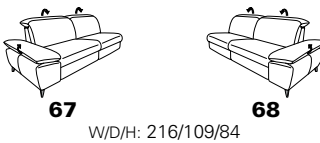

B2B
back to basics

1916

Variante 82
with Wallfree function

Composition 82 / 61
in 33 Longlife Soft anthrazit

Model plan 1916

the Wallfree function is available manually or electrically adjustable!

seat tilt adjustment possible

corner elements

end elements -open, with storage space

intermediate elements - without function

sofas without function

end elements - without function

end elements - with Wallfree function

intermediate elements with Wallfree function