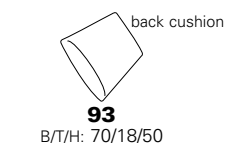

intermediate elements - with pull-out bed

sofas with Wallfree function

end elements - with pull-out bed

end elements - recamières

end elements - recamières

footstools

accessories

- metal feet alternatively in:
 - stainless steel look brushed
 - anthracite (powder-coated)
- all electrical variants are available with external storage battery (optionally in silver-coloured or anthracite-grey)
- for the electrical variants, the seat/backrest and headrest are adjusted via toggle switches on the side of the seat