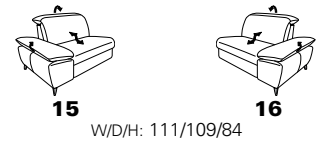

B2B
back to basics

1916

Variante 82
with Wallfree function

Composition 82 / 61
in 33 Longlife Soft anthrazit

Model plan 1916

the Wallfree function is available manually or electrically adjustable!

seat tilt adjustment possible

corner elements

end elements -open, with storage space

intermediate elements - without function

sofas without function

end elements - without function

end elements - with Wallfree function

intermediate elements with Wallfree function