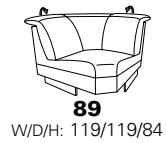

B2B
back to basics

1916

Variante 82
with Wallfree function

Composition 82 / 61
in 33 Longlife Soft anthrazit

Model plan 1916

the Wallfree function is available manually or electrically adjustable!

seat tilt adjustment possible

corner elements

end elements -open, with storage space

intermediate elements - without function

sofas without function

end elements - without function

end elements - with Wallfree function

intermediate elements with Wallfree function