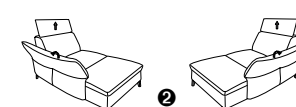

27 W/D/H: 96/170/92