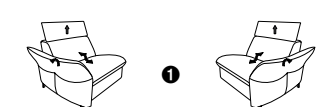

# Model plan 1926

the Wallfree function is available manually or electrically adjustable!

**1** only combinable with variants, which are close to the floor  
**2** close to the floor

available in two seat heights:  
 44 cm and 46 cm.  
 Indicated dimensions apply to seat height of 44 cm.

### with Wallfree function

**87** W/D/H: 202/95/92

**85** W/D/H: 172/95/92

**83** W/D/H: 142/95/92

**47** W/D/H: 112/95/92

**45** W/D/H: 97/95/92

**43** W/D/H: 82/95/92

**21** W/D/H: 202/95/92

**19** W/D/H: 172/95/92

**17** W/D/H: 142/95/92

**13** W/D/H: 142/95/92

**14** W/D/H: 142/95/92