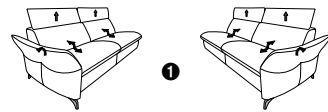

end elements

with Wallfree function

87 W/D/H: 202/95/92