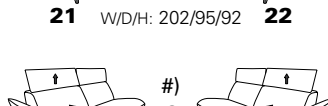

# Model plan 1926

the Wallfree function is available manually or electrically adjustable!

**1** only combinable with variants, which are close to the floor  
**2** close to the floor

available in two seat heights:  
 44 cm and 46 cm.  
 Indicated dimensions apply to seat height of 44 cm.

### with Wallfree function

**87** W/D/H: 202/95/92

**85** W/D/H: 172/95/92

**83** W/D/H: 142/95/92

**47** W/D/H: 112/95/92

**45** W/D/H: 97/95/92

**43** W/D/H: 82/95/92

**21** W/D/H: 202/95/92

**19** W/D/H: 172/95/92

**17** W/D/H: 142/95/92

**13** W/D/H: 142/95/92

**14** W/D/H: 142/95/92