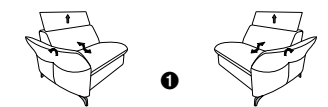

# Model plan 1926

the Wallfree function is available manually or electrically adjustable!

**1** only combinable with variants, which are close to the floor  
**2** close to the floor

available in two seat heights:  
 44 cm and 46 cm.  
 Indicated dimensions apply to seat height of 44 cm.

### with Wallfree function

**87** W/D/H: 202/95/92

**85** W/D/H: 172/95/92

**83** W/D/H: 142/95/92

**47** W/D/H: 112/95/92

**45** W/D/H: 97/95/92

**43** W/D/H: 82/95/92

**21** W/D/H: 202/95/92

**19** W/D/H: 172/95/92

**17** W/D/H: 142/95/92

**13** W/D/H: 142/95/92

**14** W/D/H: 142/95/92