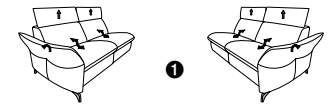

85 W/D/H: 172/95/92