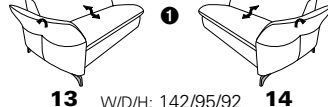

# Model plan 1926

the Wallfree function is available manually or electrically adjustable!

**1** only combinable with variants, which are close to the floor  
**2** close to the floor

available in two seat heights:  
 44 cm and 46 cm.  
 Indicated dimensions apply to seat height of 44 cm.

### with Wallfree function

**87** W/D/H: 202/95/92

**85** W/D/H: 172/95/92

**83** W/D/H: 142/95/92

**47** W/D/H: 112/95/92

**45** W/D/H: 97/95/92

**43** W/D/H: 82/95/92

**21** W/D/H: 202/95/92

**19** W/D/H: 172/95/92

**17** W/D/H: 142/95/92

**13** W/D/H: 142/95/92

**14** W/D/H: 142/95/92