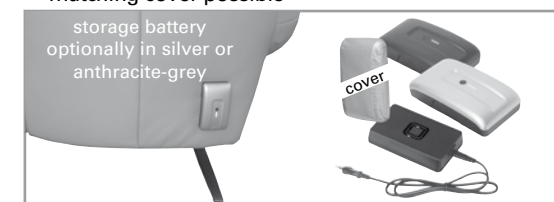

## footstools / accessories

**02**  
 W/D/H: 113/70/44

**01**  
 W/D/H: 78/62/44

**93**  
 W/D/H: 70/18/50

- all electrical variants are available with external storage battery
- easy handling through plug-in connection
- a second storage battery can be ordered
- small, user-friendly loading station
- available in the colours silver and anthracite-grey
- matching cover possible