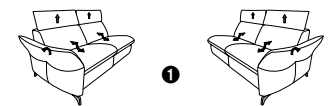

# Model plan 1926

the Wallfree function is available manually or electrically adjustable!

**1** only combinable with variants, which are close to the floor  
**2** close to the floor

available in two seat heights:  
 44 cm and 46 cm.  
 Indicated dimensions apply to seat height of 44 cm.

## end elements

### with Wallfree function

**87** W/D/H: 202/95/92

**85** W/D/H: 172/95/92

**83** W/D/H: 142/95/92

**47** W/D/H: 112/95/92

**45** W/D/H: 97/95/92

**43** W/D/H: 82/95/92

**21** W/D/H: 202/95/92