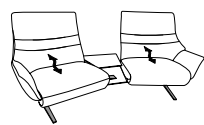

Sofas

with function

82

W/D/H: 214/87/106

- 3-Seater
- 2 seat division
- el. footrest adjustment
- el. backrest adjustment

12

W/D/H: 214/87/106

- 3-Seater
- 2 seat division

81

W/D/H: 184/87/106

- 2,5-Seater
- el. footrest adjustment
- el. backrest adjustment

11

W/D/H: 184/87/106

- 2,5-Seater

trapezoidal sofas

W/D/H: 231/103/106

- el. footrest adjustment
- el. backrest adjustment
- Intermediate table
- Lighting
- Socket
- USB charging station
- inductive charging station

75 (33)

Intermediate table black

75 (45)

Intermediate table rustic oak