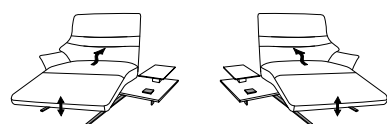

with function

87

88

W/D/H: 198/87/106

- 3-Seater
- 2 seat division
- el. Footrest adjustment
- el. Backrest adjustment

without function

17

18

W/D/H: 198/87/106

- 3-Seater
- 2 seat division

85

86

W/D/H: 168/87/106

- 2,5-Seater
- el. footrest adjustment
- el. backrest adjustment

15

16

W/D/H: 168/87/106

- 2,5-Seater

freestanding recamière

W/D/H: 153/150/106

- 1-Seater
- with leg rest
- el. footrest adjustment
- el. backrest adjustment
- with rotatable seating area
- intermediate table
- Lighting
- inductive charging station
- Socket
- USB charging station