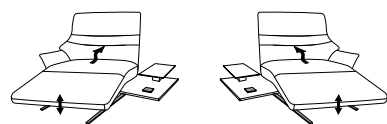

4905

matching S-Lounger
Model 7905

with contrast stitching

Variant 21
with electrical adjustment of seat and backrest and rotatable seating area

Variant 30
with electrical adjustment of seat and backrest, rotatable seating area, intermediate table incl. lighting, charging station, socket and USB connection

Model plan 4905

end elements

end recamière

with intermediate tables

W/D/H: 153/150/106

- 1-Seater
- with leg rest
- el. footrest adjustment
- el. backrest adjustment
- with rotatable seating area
- intermediate table
- Lighting
- inductive charging station
- Socket
- USB charging station

W/D/H: 168/87/106

- 2,5-Seater

freestanding recamière

W/D/H: 153/150/106

- 1-Seater
- with leg rest
- el. footrest adjustment
- el. backrest adjustment
- with rotatable seating area
- intermediate table
- Lighting
- inductive charging station
- Socket
- USB charging station