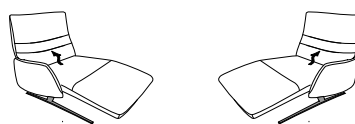

Model plan 4905

end elements

end recamière

with intermediate tables

W/D/H: 153/150/106

- 1-Seater
- with leg rest
- el. footrest adjustment
- el. backrest adjustment
- with rotatable seating area
- intermediate table
- Lighting
- inductive charging station
- Socket
- USB charging station

29 (33) Intermediate table black **30** (33)

29 (45) Intermediate table in rustic oak **30** (45)

29 (58) Intermediate table in wild oak **30** (58)

W/D/H: 153/150/106

- 1-Seater
- with leg rest
- el. footrest adjustment
- el. backrest adjustment
- with rotatable seating area
- intermediate table

27 (33) Intermediate table black **28** (33)

27 (45) Intermediate table in rustic oak **28** (45)

27 (58) Intermediate table in wild oak **28** (58)

without intermediate tables

W/D/H: 108/147/106

- 1-Seater
- with leg rest
- el. seat lowering
- el. backrest adjustment

with function

87

88

W/D/H: 198/87/106

- 3-Seater
- 2 seat division
- el. Footrest adjustment
- el. Backrest adjustment

without function

17

18