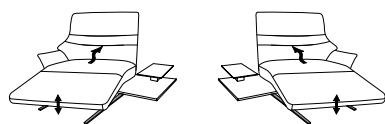

4905

matching S-Lounger
Model 7905

with contrast stitching

Variant 21
with electrical adjustment of seat and backrest and rotatable seating area

Variant 30
with electrical adjustment of seat and backrest, rotatable seating area, intermediate table incl. lighting, charging station, socket and USB connection

Model plan 4905

end elements

end recamière

with intermediate tables

W/D/H: 153/150/106

- 1-Seater
- with leg rest
- el. footrest adjustment
- el. backrest adjustment
- with rotatable seating area
- intermediate table
- Lighting
- inductive charging station
- Socket
- USB charging station

29 (33) Intermediate table black **30** (33)

29 (45) Intermediate table in rustic oak **30** (45)

29 (58) Intermediate table in wild oak **30** (58)

W/D/H: 153/150/106

- 1-Seater
- with leg rest
- el. footrest adjustment
- el. backrest adjustment
- with rotatable seating area
- intermediate table

27 (33) Intermediate table black **28** (33)

27 (45) Intermediate table in rustic oak **28** (45)

27 (58) Intermediate table in wild oak **28** (58)

without intermediate tables

W/D/H: 108/147/106

- 1-Seater
- with leg rest
- el. seat lowering
- el. backrest adjustment