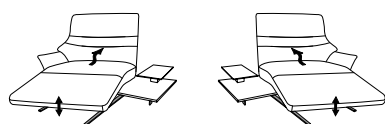

W/D/H: 198/87/106

- 3-Seater
- 2 seat division

85

86

W/D/H: 168/87/106

- 2,5-Seater
- el. footrest adjustment
- el. backrest adjustment

15

16

W/D/H: 168/87/106

- 2,5-Seater

freestanding recamière

W/D/H: 153/150/106

- 1-Seater
- with leg rest
- el. footrest adjustment
- el. backrest adjustment
- with rotatable seating area
- intermediate table
- Lighting
- inductive charging station
- Socket
- USB charging station

23 (33) Intermediate table black **24** (33)

23 (45) Intermediate table in rustic oak **24** (45)

23 (58) Intermediate table in wild oak **24** (58)

W/D/H: 153/150/106

- 1-Seater
- with leg rest
- el. footrest adjustment
- el. backrest adjustment
- with rotatable seating area
- intermediate table