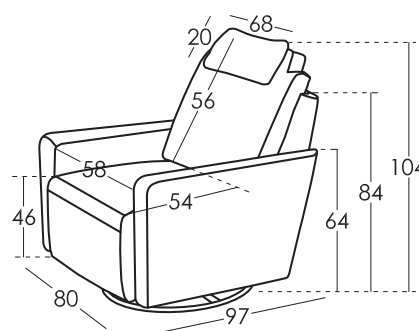

Scheme

Packaging

Shrink wrapping plastic packaging with protective corner brackets