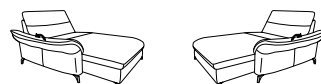

recamieres

- 1-seater with leg rest
  - fixed
  - with armrest adjustment
2. **515 / 516** W/D/H: 98/178/90
   519 / 520 W/D/H: 118/178/90