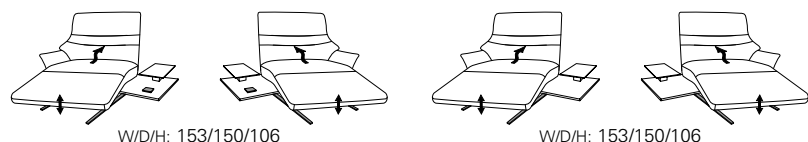

inductive charging station with socket and USB connection

Composition:
87 / 30
Cover:
27 Eleganza dunkelbraun

with metal skids optionally in
stainless steel look brushed or
anthracite powder-coated

Lounger

4905

matching S-Lounger
Model 7905

Variant 21
with electrical adjustment of seat and backrest
and rotatable seating area

Variant 30
with electrical adjustment of seat and backrest,
rotatable seating area, intermediate table incl. lighting,
charging station, socket and USB connection

Model plan 4905

end elements

end recamière

with intermediate tables

W/D/H: 153/150/106

- 1-Seater
- with leg rest
- el. footrest adjustment
- el. backrest adjustment
- with rotatable seating area
- intermediate table
- Lighting
- inductive charging station
- Socket
- USB charging station