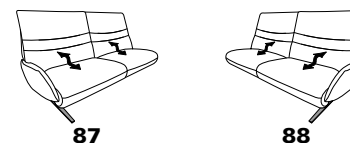

Model plan 4905

end elements

end recamière

with intermediate tables

W/D/H: 153/150/106

- 1-Seater
- with leg rest
- el. footrest adjustment
- el. backrest adjustment
- with rotatable seating area
- intermediate table
- Lighting
- inductive charging station
- Socket
- USB charging station

29 (33) Intermediate table black **30** (33)

29 (45) Intermediate table in rustic oak **30** (45)

29 (58) Intermediate table in wild oak **30** (58)

W/D/H: 153/150/106

- 1-Seater
- with leg rest
- el. footrest adjustment
- el. backrest adjustment
- with rotatable seating area
- intermediate table

27 (33) Intermediate table black **28** (33)

27 (45) Intermediate table in rustic oak **28** (45)

27 (58) Intermediate table in wild oak **28** (58)

without intermediate tables

W/D/H: 108/147/106

- 1-Seater
- with leg rest
- el. seat lowering
- el. backrest adjustment

with function

W/D/H: 198/87/106

- 3-Seater
- 2 seat division
- el. Footrest adjustment
- el. Backrest adjustment

W/D/H: 168/87/106

- 2,5-Seater
- el. footrest adjustment
- el. backrest adjustment

without function