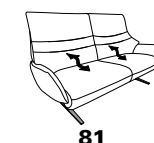

21 (33) Intermediate table black **22** (33)

21 (45) Intermediate table in rustic oak **22** (45)

21 (58) Intermediate table in wild oak **22** (58)

intermediate table black

intermediate table rustic oak

intermediate table wild oak

W/D/H: 108/87/106

- 1,5-Seater
- el. footrest adjustment
- el. backrest adjustment

W/D/H: 108/87/106

- 1,5-Seater

Sofas

with function

82

W/D/H: 214/87/106

- 3-Seater
- 2 seat division
- el. footrest adjustment
- el. backrest adjustment

81

W/D/H: 184/87/106

- 2,5-Seater
- el. footrest adjustment
- el. backrest adjustment

without function

12

W/D/H: 214/87/106

- 3-Seater
- 2 seat division

11

W/D/H: 184/87/106

- 2,5-Seater

trapezoidal sofas

75 (33)

Intermediate table black

W/D/H: 231/103/106

- el. footrest adjustment
- el. backrest adjustment
- Intermediate table
- Lighting
- Socket
- USB charging station
- inductive charging station