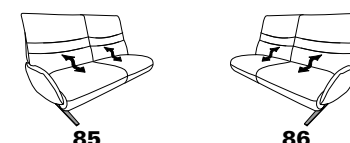

Model plan 4905

end elements

end recamière

with intermediate tables

W/D/H: 153/150/106

- 1-Seater
- with leg rest
- el. footrest adjustment
- el. backrest adjustment
- with rotatable seating area
- intermediate table
- Lighting
- inductive charging station
- Socket
- USB charging station

29 (33) Intermediate table black **30** (33)

29 (45) Intermediate table in rustic oak **30** (45)

29 (58) Intermediate table in wild oak **30** (58)

W/D/H: 153/150/106

- 1-Seater
- with leg rest
- el. footrest adjustment
- el. backrest adjustment
- with rotatable seating area
- intermediate table

27 (33) Intermediate table black **28** (33)

27 (45) Intermediate table in rustic oak **28** (45)

27 (58) Intermediate table in wild oak **28** (58)

without intermediate tables

W/D/H: 108/147/106

- 1-Seater
- with leg rest
- el. seat lowering
- el. backrest adjustment

with function

W/D/H: 198/87/106

- 3-Seater
- 2 seat division
- el. Footrest adjustment
- el. Backrest adjustment

W/D/H: 168/87/106

- 2,5-Seater
- el. footrest adjustment
- el. backrest adjustment

without function