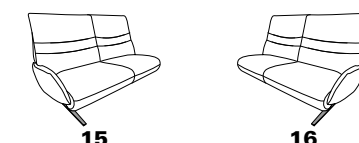

Model plan 4905

end elements

end recamière

with intermediate tables

W/D/H: 153/150/106

- 1-Seater
- with leg rest
- el. footrest adjustment
- el. backrest adjustment
- with rotatable seating area
- intermediate table
- Lighting
- inductive charging station
- Socket
- USB charging station

27 (33) Intermediate table black **28** (33)

27 (45) Intermediate table in rustic oak **28** (45)

27 (58) Intermediate table in wild oak **28** (58)

without intermediate tables

W/D/H: 108/147/106

- 1-Seater
- with leg rest
- el. seat lowering
- el. backrest adjustment

with function

W/D/H: 198/87/106

- 3-Seater
- 2 seat division
- el. Footrest adjustment
- el. Backrest adjustment

W/D/H: 168/87/106

- 2,5-Seater
- el. footrest adjustment
- el. backrest adjustment

without function

W/D/H: 198/87/106

- 3-Seater
- 2 seat division

W/D/H: 168/87/106

- 2,5-Seater

freestanding recamière

W/D/H: 153/150/106

- 1-Seater
- with leg rest
- el. footrest adjustment
- el. backrest adjustment
- with rotatable seating area
- intermediate table
- Lighting
- inductive charging station
- Socket
- USB charging station