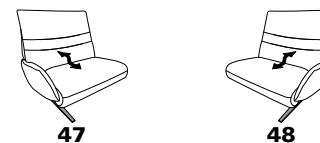

23 (33) Intermediate table black **24** (33)

23 (45) Intermediate table in rustic oak **24** (45)

23 (58) Intermediate table in wild oak **24** (58)

W/D/H: 153/150/106

- 1-Seater
- with leg rest
- el. footrest adjustment
- el. backrest adjustment
- with rotatable seating area
- intermediate table

21 (33) Intermediate table black **22** (33)

21 (45) Intermediate table in rustic oak **22** (45)

21 (58) Intermediate table in wild oak **22** (58)

intermediate table black

intermediate table rustic oak

intermediate table wild oak

W/D/H: 108/87/106

- 1,5-Seater
- el. footrest adjustment
- el. backrest adjustment

W/D/H: 108/87/106

- 1,5-Seater

Sofas

with function

82

W/D/H: 214/87/106