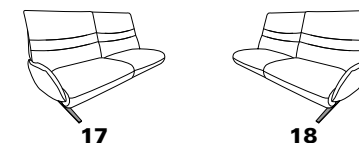

Model plan 4905

end elements

end recamière

with intermediate tables

W/D/H: 153/150/106

- 1-Seater
- with leg rest
- el. footrest adjustment
- el. backrest adjustment
- with rotatable seating area
- intermediate table
- Lighting
- inductive charging station
- Socket
- USB charging station

27 (33) Intermediate table black **28** (33)

27 (45) Intermediate table in rustic oak **28** (45)

27 (58) Intermediate table in wild oak **28** (58)

without intermediate tables

W/D/H: 108/147/106

- 1-Seater
- with leg rest
- el. seat lowering
- el. backrest adjustment

with function

W/D/H: 198/87/106

- 3-Seater
- 2 seat division
- el. Footrest adjustment
- el. Backrest adjustment

W/D/H: 168/87/106

- 2,5-Seater
- el. footrest adjustment
- el. backrest adjustment

without function

W/D/H: 198/87/106

- 3-Seater
- 2 seat division

W/D/H: 168/87/106

- 2,5-Seater

freestanding recamière

W/D/H: 153/150/106

- 1-Seater
- with leg rest
- el. footrest adjustment
- el. backrest adjustment
- with rotatable seating area
- intermediate table
- Lighting
- inductive charging station
- Socket
- USB charging station