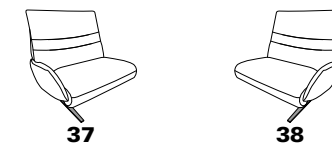

23 (33) Intermediate table black **24** (33)

23 (45) Intermediate table in rustic oak **24** (45)

23 (58) Intermediate table in wild oak **24** (58)

W/D/H: 153/150/106

- 1-Seater
- with leg rest
- el. footrest adjustment
- el. backrest adjustment
- with rotatable seating area
- intermediate table

21 (33) Intermediate table black **22** (33)

21 (45) Intermediate table in rustic oak **22** (45)

21 (58) Intermediate table in wild oak **22** (58)

intermediate table black

intermediate table rustic oak

intermediate table wild oak

W/D/H: 108/87/106

- 1,5-Seater
- el. footrest adjustment
- el. backrest adjustment

W/D/H: 108/87/106

- 1,5-Seater

Sofas

with function

82

W/D/H: 214/87/106