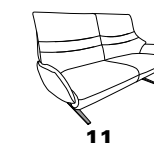

W/D/H: 108/87/106

- 1,5-Seater
- el. footrest adjustment
- el. backrest adjustment

W/D/H: 108/87/106

- 1,5-Seater

Sofas

with function

82

W/D/H: 214/87/106

- 3-Seater
- 2 seat division
- el. footrest adjustment
- el. backrest adjustment

81

W/D/H: 184/87/106

- 2,5-Seater
- el. footrest adjustment
- el. backrest adjustment

without function

12

W/D/H: 214/87/106

- 3-Seater
- 2 seat division

11

W/D/H: 184/87/106

- 2,5-Seater

trapezoidal sofas

75 (33)

Intermediate table black

W/D/H: 231/103/106

- el. footrest adjustment
- el. backrest adjustment
- Intermediate table
- Lighting
- Socket
- USB charging station
- inductive charging station