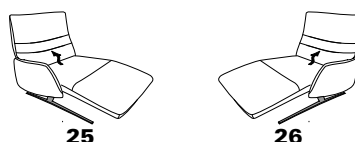

Model plan 4905

end elements

end recamière

with intermediate tables

W/D/H: 153/150/106

- 1-Seater
- with leg rest
- el. footrest adjustment
- el. backrest adjustment
- with rotatable seating area
- intermediate table
- Lighting
- inductive charging station
- Socket
- USB charging station

29 (33) Intermediate table black **30** (33)

29 (45) Intermediate table in rustic oak **30** (45)

29 (58) Intermediate table in wild oak **30** (58)

W/D/H: 153/150/106

- 1-Seater
- with leg rest
- el. footrest adjustment
- el. backrest adjustment
- with rotatable seating area
- intermediate table

27 (33) Intermediate table black **28** (33)

27 (45) Intermediate table in rustic oak **28** (45)

27 (58) Intermediate table in wild oak **28** (58)

without intermediate tables

W/D/H: 108/147/106

- 1-Seater
- with leg rest
- el. seat lowering
- el. backrest adjustment

with function

W/D/H: 198/87/106

- 3-Seater
- 2 seat division
- el. Footrest adjustment
- el. Backrest adjustment

W/D/H: 168/87/106

- 2,5-Seater
- el. footrest adjustment
- el. backrest adjustment

without function