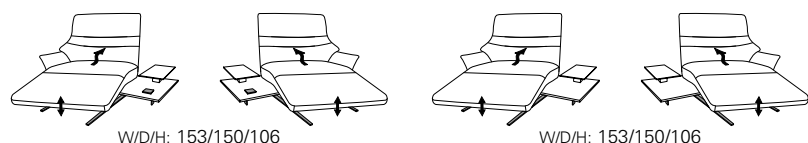

with function

W/D/H: 198/87/106

- 3-Seater
- 2 seat division
- el. Footrest adjustment
- el. Backrest adjustment

W/D/H: 168/87/106

- 2,5-Seater
- el. footrest adjustment
- el. backrest adjustment

without function

W/D/H: 198/87/106

- 3-Seater
- 2 seat division

W/D/H: 168/87/106

- 2,5-Seater

freestanding recamière

W/D/H: 153/150/106

- 1-Seater
- with leg rest
- el. footrest adjustment
- el. backrest adjustment
- with rotatable seating area
- intermediate table
- Lighting
- inductive charging station
- Socket
- USB charging station

23 (33) Intermediate table black **24** (33)

23 (45) Intermediate table in rustic oak **24** (45)

23 (58) Intermediate table in wild oak **24** (58)

W/D/H: 153/150/106

- 1-Seater
- with leg rest
- el. footrest adjustment
- el. backrest adjustment
- with rotatable seating area
- intermediate table