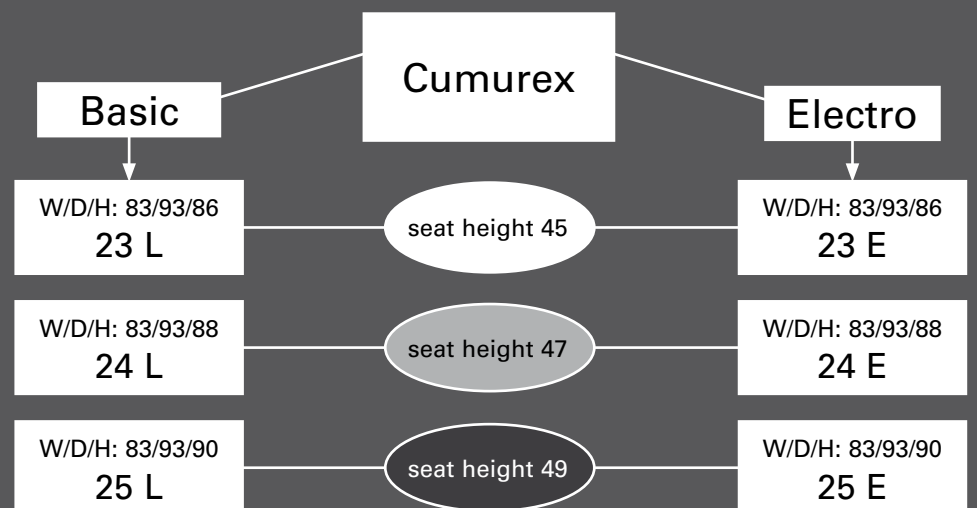

fold-out leg rest

the backrest becomes a headrest

Cover: 13 Nevada anthrazit

Einzelstuhl

7169

- not suitable for mohair fabrics
- matching to 1178
- electrical adjustment via toggle switch on the side of the seat
- seat optionally in:

available with external storage battery 0920

- star-shaped base optionally in:
- stainless steel look (62)
 - anthracite (powder coated) (63)
 - bronze powder coated (68)