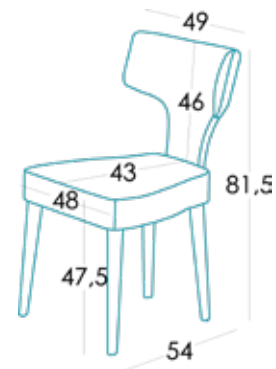

Packaging

Packaging made up of shrink wrap and edge protectors.

The packaging comes along with the design. We always optimize it, so that it takes up as little space as possible and it is easy to carry it, avoiding the use of unnecessary packing material.